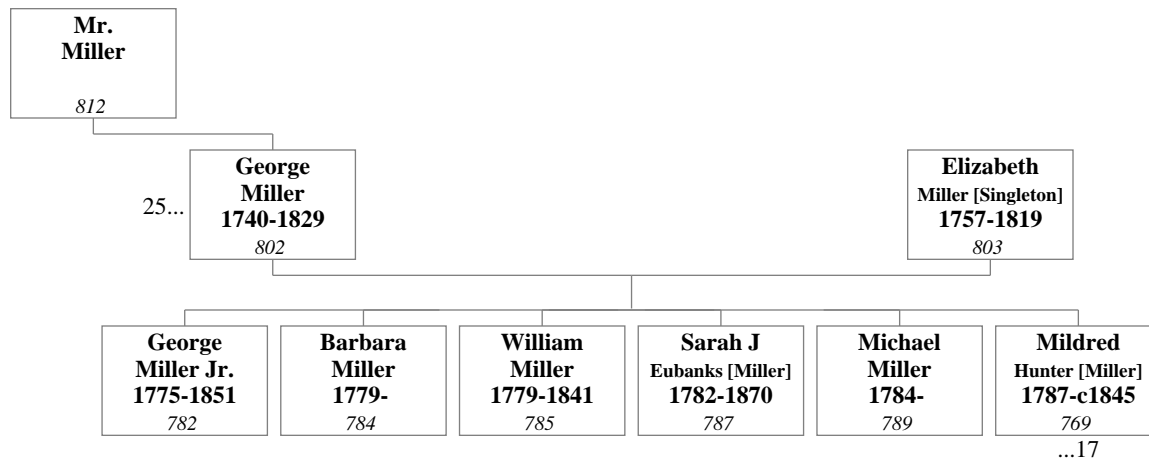

21. George Miller and Elizabeth Miller [Singleton]