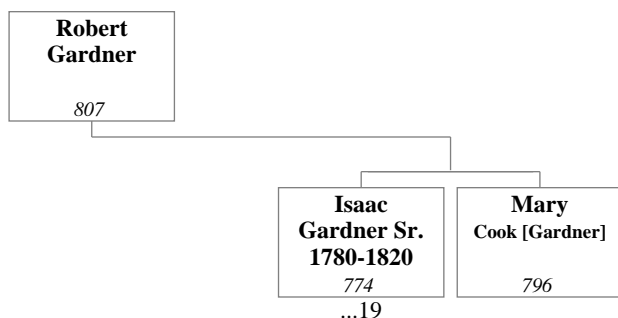

23. Robert Gardner

24. Mr. Hunter

25. Mr. Miller

6. INDEX OF PLACES

ALABAMA, BIRMINGHAM

Birth of Earley Laprade Miller Jr.⁴³¹ on 11 September 1944.

ALABAMA, CONECUH COUNTY, BELLEVILLE COMMUNITY, BELLEVILLE UNITED METHODIST CHURCH CEMETERY