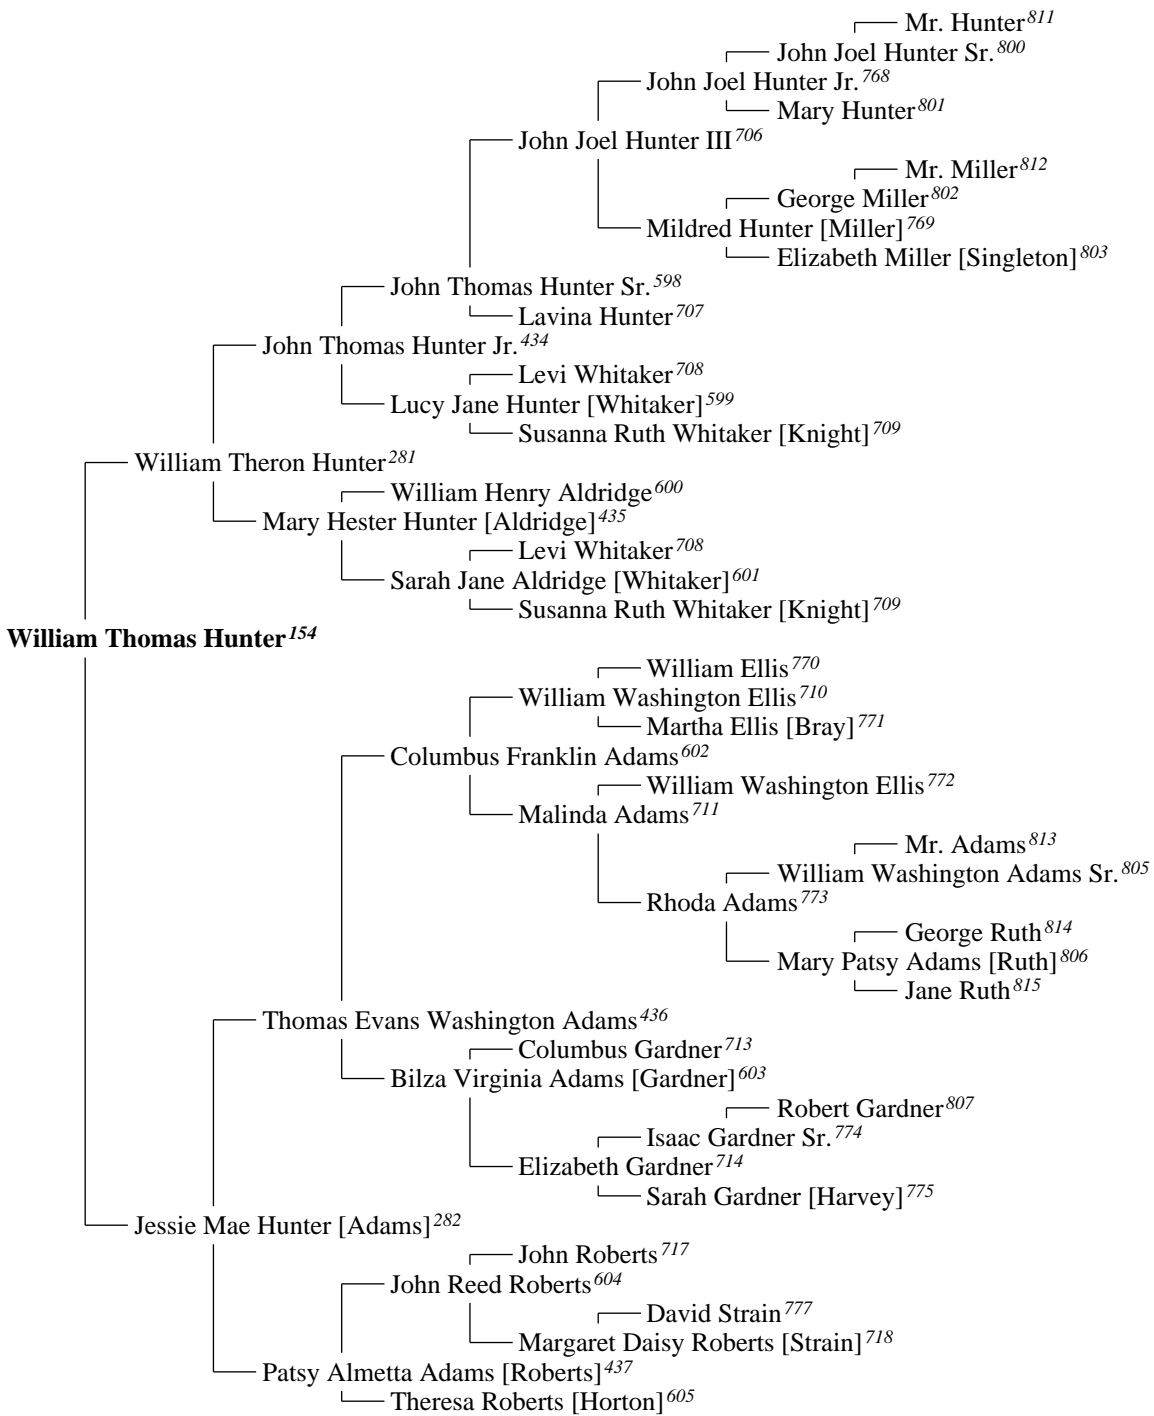

1. PATERNAL ANCESTRY