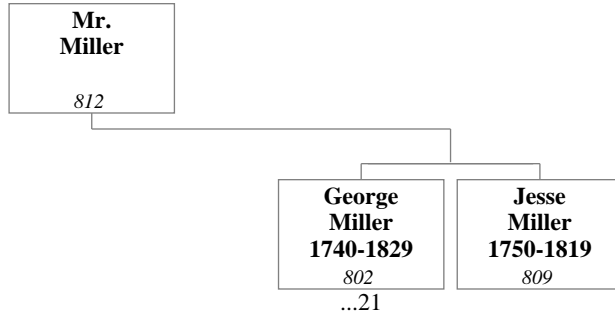

23. Robert Gardner

24. Mr. Hunter

25. Mr. Miller

6. INDEX OF PLACES

ALABAMA, BIRMINGHAM

Birth of Earley Laprade Miller Jr.⁴³¹ on 11 September 1944.

ALABAMA, CONECUH COUNTY, BELLEVILLE COMMUNITY, BELLEVILLE UNITED METHODIST CHURCH CEMETERY