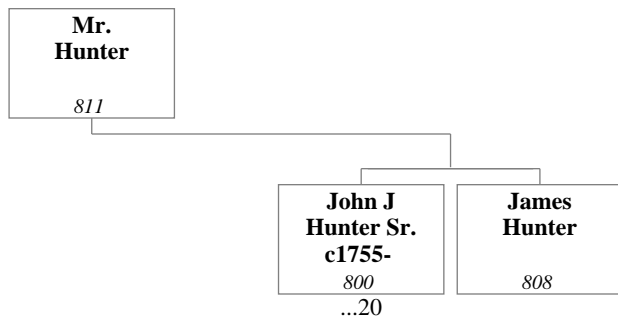

23. Robert Gardner

24. Mr. Hunter

25. Mr. Miller

6. INDEX OF PLACES

ALABAMA, BIRMINGHAM

Birth of Earley Laprade Miller Jr.⁴³¹ on 11 September 1944.

ALABAMA, CONECUH COUNTY, BELLEVILLE COMMUNITY, BELLEVILLE UNITED METHODIST CHURCH CEMETERY