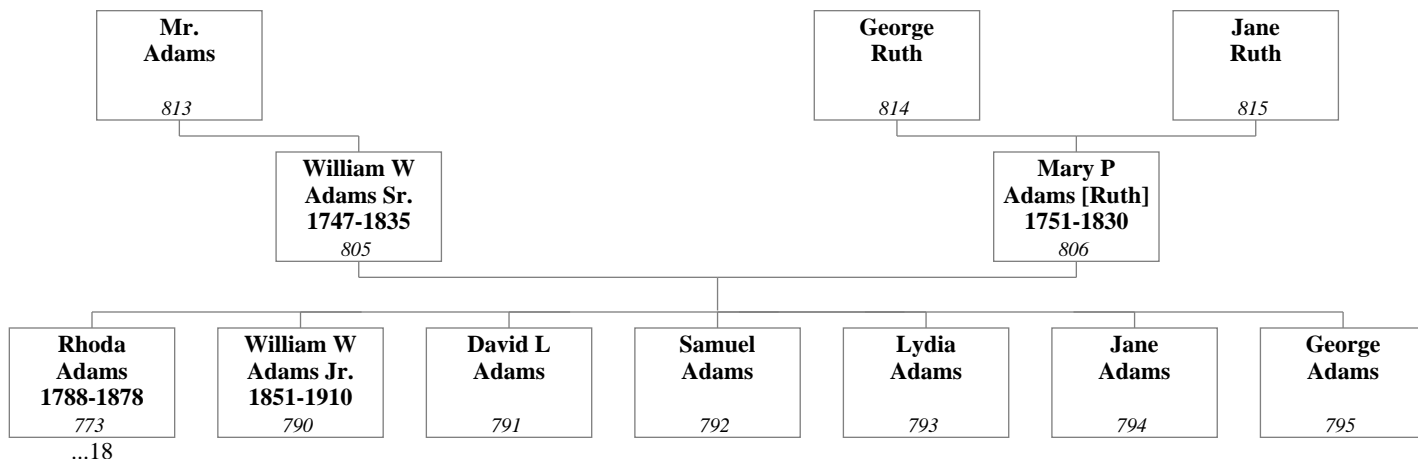

23. Robert Gardner

24. Mr. Hunter

25. Mr. Miller

6. INDEX OF PLACES

ALABAMA, BIRMINGHAM

Birth of Earley Laprade Miller Jr.⁴³¹ on 11 September 1944.

ALABAMA, CONECUH COUNTY, BELLEVILLE COMMUNITY, BELLEVILLE UNITED METHODIST CHURCH CEMETERY